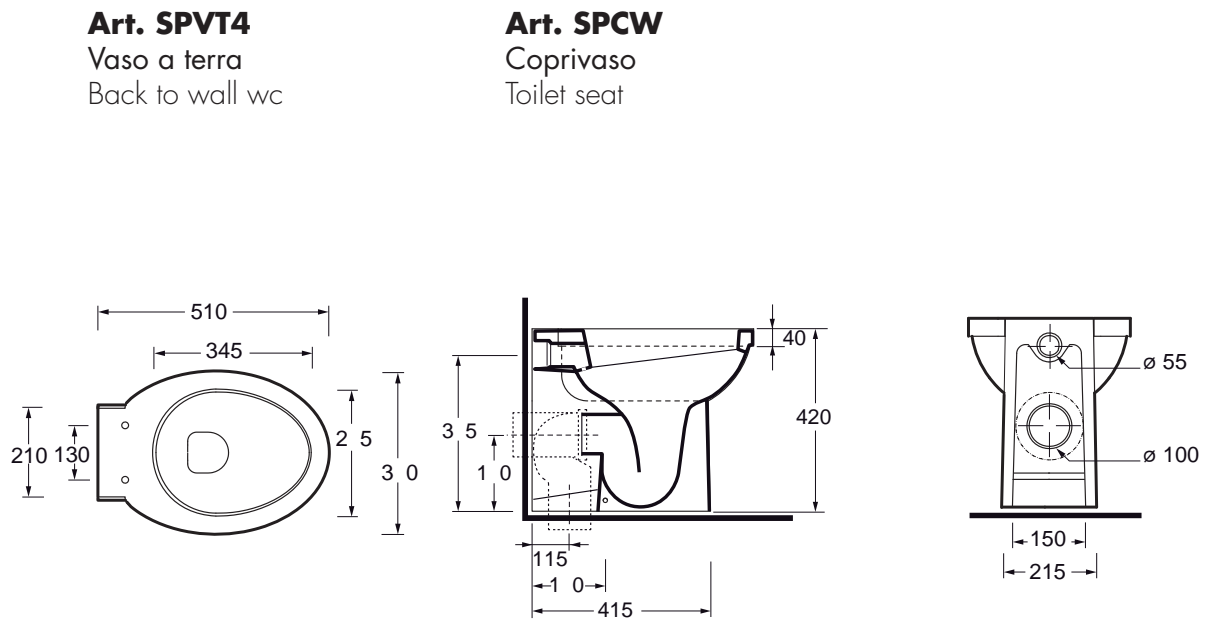

## Sport

*Art. SPVM5*  
Monoblocco  
Monobloc

*Art. SPCM8*  
Cassetta monoblocco  
Monobloc cistern

**SPORT**

**Art. SPBS3**  
Bidet sospeso  
Suspended bidet

**SPORT**

**Art. SPVS4**  
Vaso sospeso  
Suspended wc

**Art. SPCW**  
Coprivaso  
Toilet seat

**SPORT**

**Art. SPL1**  
Lavabo  
Washbasin

**Art. SPC2**  
Colonna  
Pedestal

**SPORT**

**Art. SPBT3**  
Bidet a terra  
Back to wall bidet

**SPORT**

**Art. SPVT4**  
Vaso a terra  
Back to wall wc

**Art. SPCW**  
Coprivaso  
Toilet seat

**SPORT**

**Art. SPVM5**  
Monoblocco  
Monobloc

**Art. SPCM8**  
Cassetta monoblocco  
Monobloc cistern

**Art. SPCW**  
Coprivaso  
Toilet seat