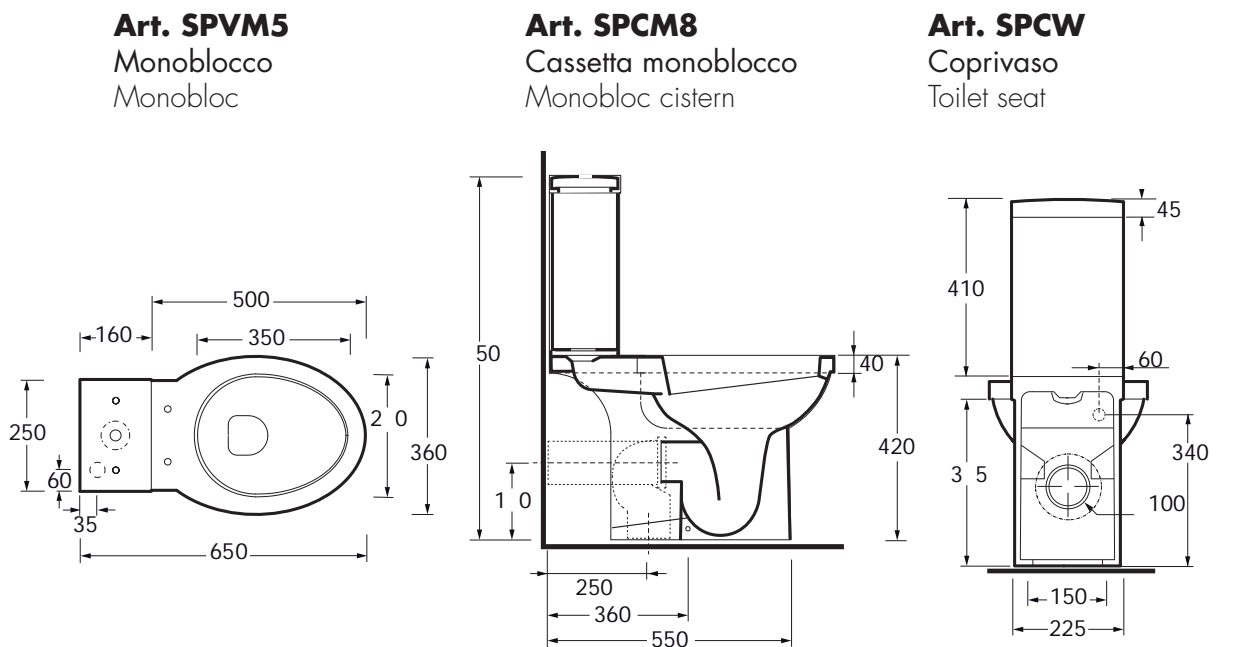

## Sport

*Art. SPVM5*  
Monoblocco  
Monobloc

*Art. SPCM8*  
Cassetta monoblocco  
Monobloc cistern

**SPORT**

**Art. SPBS3**  
Bidet sospeso  
Suspended bidet

**SPORT**

**Art. SPVS4**  
Vaso sospeso  
Suspended wc

**Art. SPCW**  
Coprivaso  
Toilet seat

**SPORT**

**Art. SPL1**  
Lavabo  
Washbasin

**Art. SPC2**  
Colonna  
Pedestal

**SPORT**

**Art. SPBT3**  
Bidet a terra  
Back to wall bidet

**SPORT**

**Art. SPVT4**  
Vaso a terra  
Back to wall wc

**Art. SPCW**  
Coprivaso  
Toilet seat

**SPORT**

**Art. SPVM5**  
Monoblocco  
Monobloc

**Art. SPCM8**  
Cassetta monoblocco  
Monobloc cistern

**Art. SPCW**  
Coprivaso  
Toilet seat